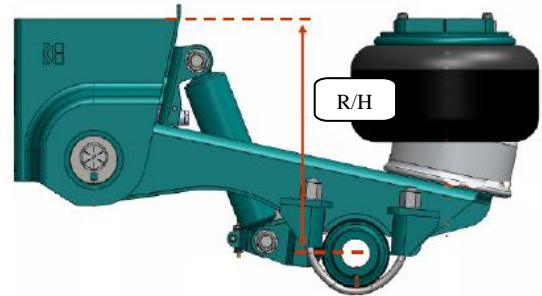

# AIR SUSPENSION KT

The FUWA K Hitch **fabricated** air suspension is designed and manufactured for the rugged Australian conditions. The KT suspension is adaptable to a range of drum and disc brake axles.