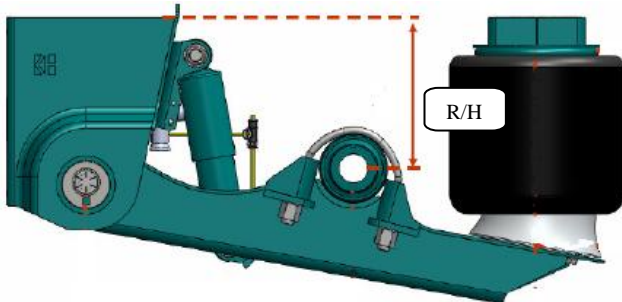

# AIR SUSPENSION KT

The FUWA K Hitch **fabricated** air suspension is designed and manufactured for the rugged Australian conditions. The KT suspension is adaptable to a range of drum and disc brake axles.