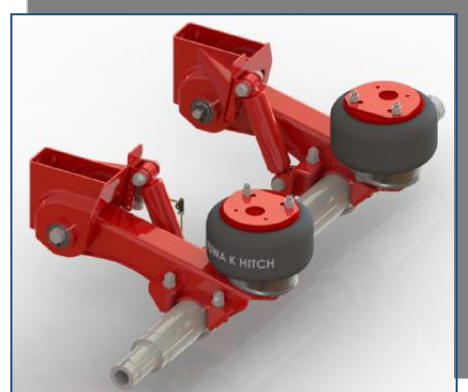

# AIR SUSPENSION KT

The FUWA K Hitch **fabricated** air suspension is designed and manufactured for the rugged Australian conditions. The KT suspension is adaptable to a range of drum and disc brake axles.