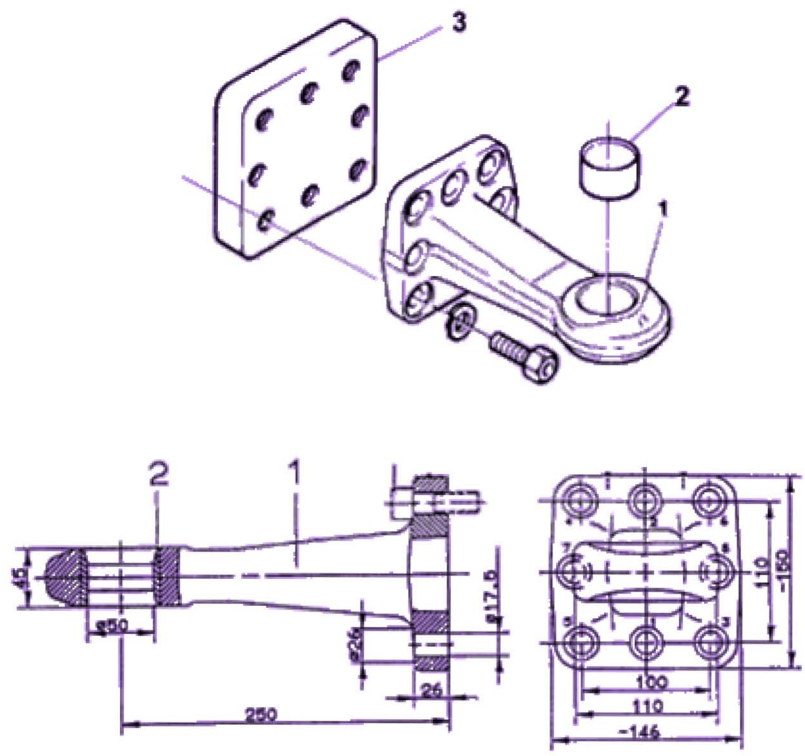

MODEL 470 FLANGE MOUNT 50mm TOWING EYE

Capacity:	40mm	50mm
D VALUE(KN)	120	120
MAX STATIC VERTICAL LOAD	1000kg	1000kg
MAX RIGID DRAWBAR TRAILER	13.5T	18T

Item	Description	Part No.
1	40mm Towing Eye	10990548
	50mm Towing Eye	10995337
2	Bush 40.mm	TB485
		TB49
		TB495
	Bush 50.0mm	TB50
		TB605
		TB61 TB615
3	Mounting plate	2498405

Note screws M16 x 50 din912-10.9