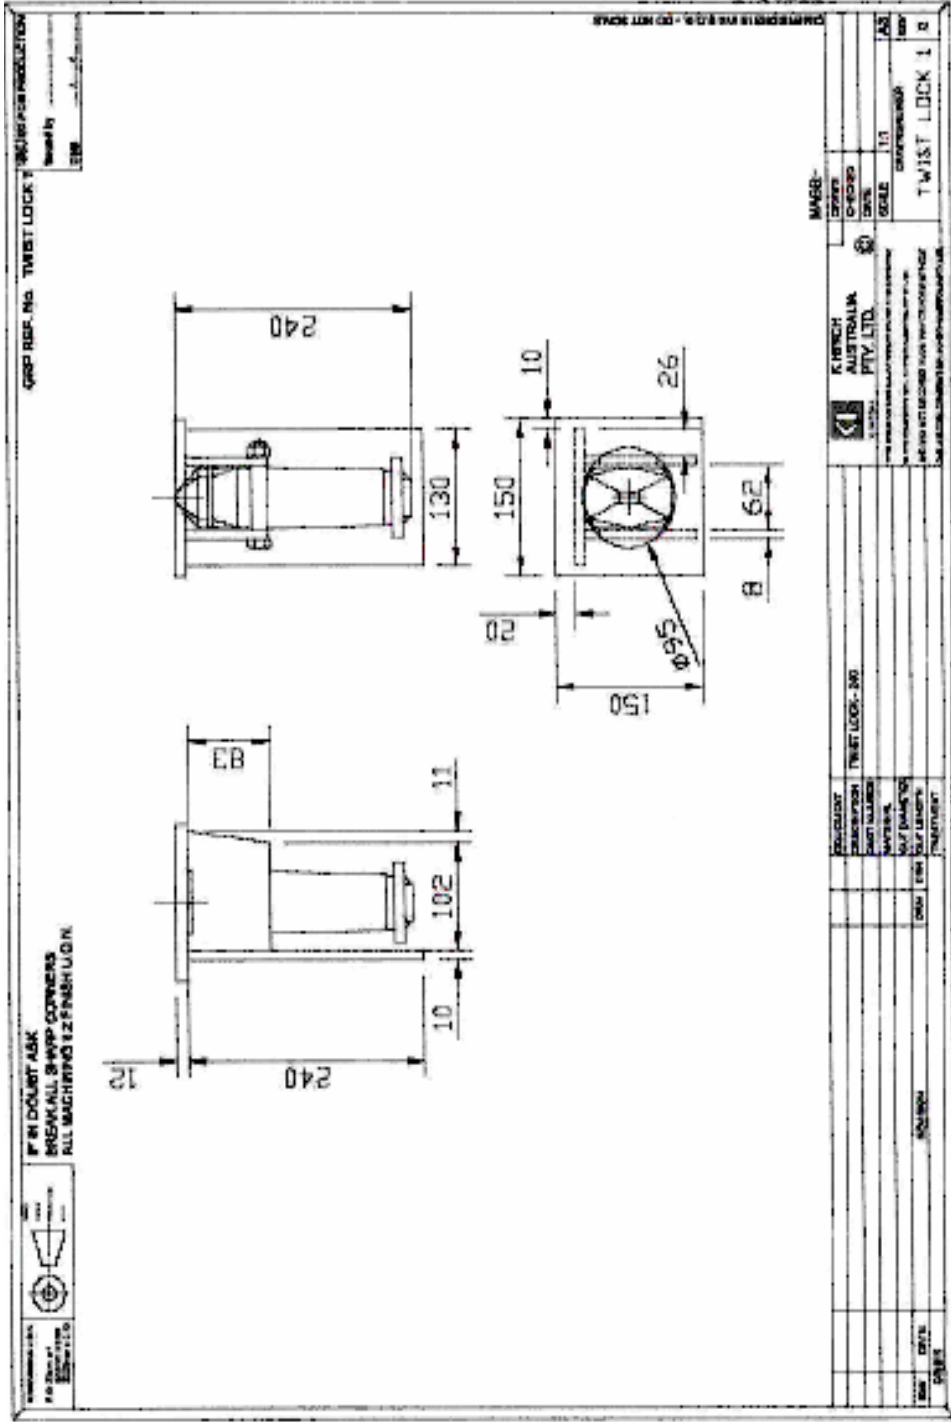

Fuwa K HITCH (AUSTRALIA) PTY LTD
MELBOURNE - BRISBANE - PERTH

TWISTLOCKS

STANDARD TWISTLOCK

KG

TL001	633	Twistlock Assy Standard	9.00
TL001/B	398	Body, Standard Twistlock	4.00
TL001/R	399	Register Standard Twistlock	5.00

Complies with ISO 1161 & ISO 1496

RISER BLOCK

TLB001	635	Riser Block 57mm high	6.50
--------	-----	-----------------------	------

Use with TL002 Extended Twistlock

Complies with ISO 1161 & ISO 1496

Fuwa K HITCH (AUSTRALIA) PTY LTD