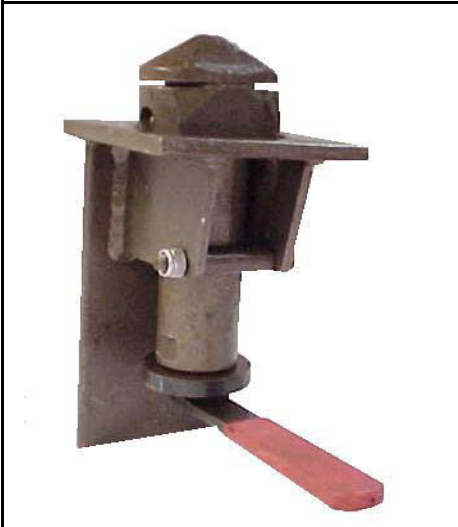

Fuwa K HITCH (AUSTRALIA) PTY LTD
MELBOURNE - BRISBANE - PERTH

TWISTLOCKS

STANDARD TWISTLOCK

KG

TL001	633	Twistlock Assy Standard	9.00
TL001/B	398	Body, Standard Twistlock	4.00
TL001/R	399	Register Standard Twistlock	5.00

Complies with ISO 1161 & ISO 1496

EXTENDED TWISTLOCK

TL002	634	Twistlock Assy Standard	11.00
TL002/B	400	Body, Standard Twistlock	5.00
TL002/R	401	Register Standard Twistlock	6.00

Suitable for vehicles with raised coamings where flat floor is required.

Complies with ISO 1161 & ISO 1496

RISER BLOCK

TLB001	635	Riser Block 57mm high	6.50
--------	-----	-----------------------	------

Use with TL002 Extended Twistlock

Complies with ISO 1161 & ISO 1496

Fuwa K HITCH (AUSTRALIA) PTY LTD