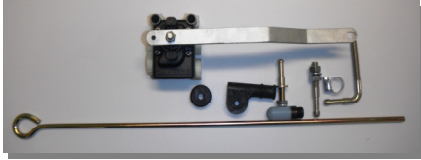

730407 linkage kit SRK205 48100267 ABC27000.01
(ARM KIT TO SUIT 730406)

730421 60502-000-P HEIGHT CONTROL VALVE

H500 Hadley ride height valve H00500C

730411 Neway 90054007 ride height control valve (ABC54007)
DELAYED RESPONSE FOR TRUCKS

#730404 LEVELING VALVE TRAILER WITHOUT DUMP ABC54241 (90554241)

730412 Neway 90555106 ride height valve with dump (old type)

730406 Ride height valve 90554271 c/w dump ABC54271 FOR
L/LOADER TRAILERS

730416

Wabco Ride height valve 464/008/011/0 c/w dump

HC464
& arm kit

Wabco Ride height valve 464/008/011/0 c/w dump